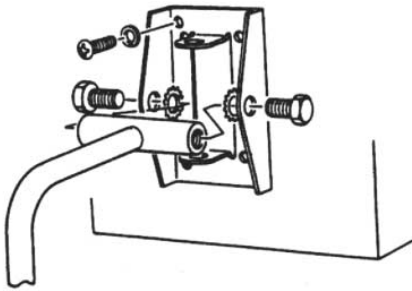

BAG END Loudspeakers
22272 Pepper Road
Barrington, Illinois
60010 USA
Voice 847 382 4550
Fax 847 382 4551
www.bagend.com

Dimensions

Mounting Plate:

Attaches to studs, beams, trusses, or other reliable mounting surfaces. Provides pan and lock features.

Speaker Adapter Plate:

Fits speaker manufacturer's mounting patterns for speakers weighing up to 60 lbs. (27.2 kg.). Mounts to both horizontally and vertically placed mounting holes.

Mounting Plate

Speaker Adapter Plate

Vertical Orientation:

Side View

Top View

Horizontal Orientation

Side View

Top View

Warning:

Mounting and/or rigging loudspeakers requires experienced professionals. Improperly installed loudspeakers can result in property damage, personal injury, death and/or liability to the installing contractor.