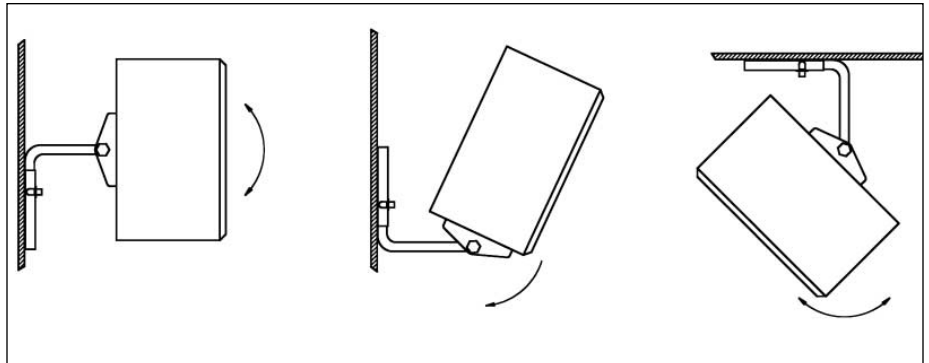

SYSTEM SPECIFICATIONS

Material: Alloy steel

Finish: Powder coat paint

Color: Black

Tilt Rotation: 120° max.

Swivel Rotation: 140° max

Working Load: 60 lbs. (27.2 kg) max

Design Factor: 10:1 ratio

Net Weight: 4 lbs. (1.8 kg) each

Shipping Weight: 6 lbs. (2.3 kg) each

Pack Count: 1 unit/carton

Components:

Wall to Back
Wall to Base
Ceiling to Back

BRKT-1

This universal speaker mount supports loudspeakers weighing up to 60 lbs., quickly attaching them to walls, ceilings, overhangs, and other structural members. Speakers can be aimed and locked in almost any direction or angle through the use of independent pan, tilt, and swivel adjustments. BRKT-1 also adapts to both horizontally and vertically oriented standard hole patterns. Tilt adjustments are made at the side of the speaker adapter plate. Panning adjustments are made at the mounting plate and a third rotation is available between the speaker and the support arm. This rotation is especially useful in directing sound from ceiling, cathedral ceiling and under balcony applications where mounting space is limited.

BAG END Loudspeakers
22272 Pepper Road
Barrington, Illinois
60010 USA
Voice 847 382 4550
Fax 847 382 4551
www.bagend.com

Dimensions

Mounting Plate:

Attaches to studs, beams, trusses, or other reliable mounting surfaces. Provides pan and lock features.

Speaker Adapter Plate:

Fits speaker manufacturer's mounting patterns for speakers weighing up to 60 lbs. (27.2 kg.). Mounts to both horizontally and vertically placed mounting holes.

Mounting Plate

Speaker Adapter Plate