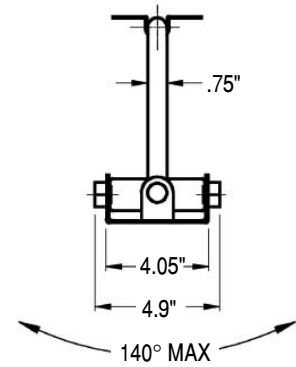

BAG END Loudspeakers
22272 Pepper Road
Barrington, Illinois
60010 USA
Voice 847 382 4550
Fax 847 382 4551
www.bagend.com

Dimensions

Mounting Plate:

Attaches to studs, beams, trusses, or other reliable mounting surfaces. Provides pan and lock features.

Speaker Adapter Plate:

Fits speaker manufacturer's mounting patterns for speakers weighing up to 60 lbs. (27.2 kg.). Mounts to both horizontally and vertically placed mounting holes.

Mounting Plate

Speaker Adapter Plate

Vertical Orientation:

Side View

Top View

Horizontal Orientation

Side View

Top View

Warning:

Mounting and/or rigging loudspeakers requires experienced professionals. Improperly installed loudspeakers can result in property damage, personal injury, death and/or liability to the installing contractor.