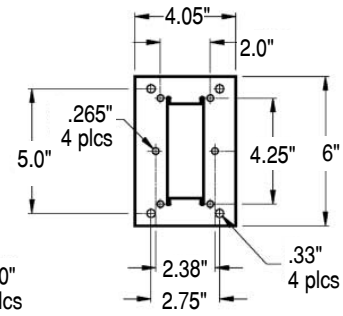

SYSTEM SPECIFICATIONS

Material: Alloy steel

Finish: Powder coat paint

Color: Black

Tilt Rotation: 120° max.

Swivel Rotation: 140° max

Working Load: 60 lbs. (27.2 kg) max

Design Factor: 10:1 ratio

BAG END Loudspeakers
22272 Pepper Road
Barrington, Illinois
60010 USA
Voice 847 382 4550
Fax 847 382 4551
www.bagend.com

Dimensions

Mounting Plate:

Attaches to studs, beams, trusses, or other reliable mounting surfaces. Provides pan and lock features.

Speaker Adapter Plate:

Fits speaker manufacturer's mounting patterns for speakers weighing up to 60 lbs. (27.2 kg.). Mounts to both horizontally and vertically placed mounting holes.

Mounting Plate

Speaker Adapter Plate