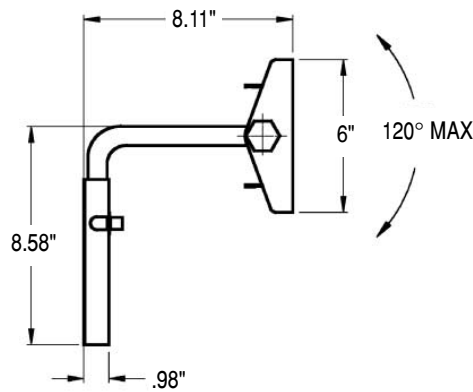

BAG END Loudspeakers
22272 Pepper Road
Barrington, Illinois
60010 USA
Voice 847 382 4550
Fax 847 382 4551
www.bagend.com

Dimensions

Mounting Plate:

Attaches to studs, beams, trusses, or other reliable mounting surfaces. Provides pan and lock features.

Speaker Adapter Plate:

Fits speaker manufacturer's mounting patterns for speakers weighing up to 60 lbs. (27.2 kg.). Mounts to both horizontally and vertically placed mounting holes.

Mounting Plate

Speaker Adapter Plate

Vertical Orientation:

Side View

Top View

Horizontal Orientation

Side View

Top View

Warning:

Mounting and/or rigging loudspeakers requires experienced professionals. Improperly installed loudspeakers can result in property damage, personal injury, death and/or liability to the installing contractor.