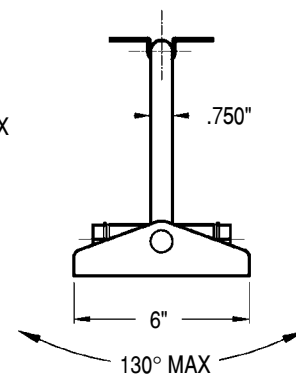

BAG END Loudspeakers
22272 Pepper Road
Barrington, Illinois
60010 USA
Voice 847 382 4550
Fax 847 382 4551
www.bagend.com

Dimensions

Mounting Plate:

Attaches to studs, beams, trusses, or other reliable mounting surfaces. Provides pan and lock features.

Vertical Orientation:

Side View

Top View

Horizontal Orientation

Side View

Top View

Warning:

Mounting and/or rigging loudspeakers requires experienced professionals. Improperly installed loudspeakers can result in property damage, personal injury, death and/or liability to the installing contractor.