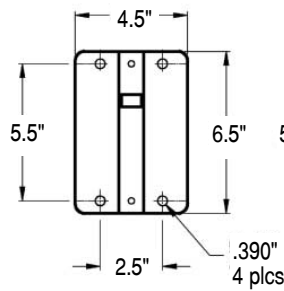

BAG END Loudspeakers
22272 Pepper Road
Barrington, Illinois
60010 USA
Voice 847 382 4550
Fax 847 382 4551
www.bagend.com

Dimensions

Mounting Plate:

Attaches to studs, beams, trusses, or other reliable mounting surfaces. Provides pan and lock features.

Speaker Adapter Plate:

Fits speaker manufacturer's mounting patterns for speakers weighing up to 60 lbs. (27.2 kg.). Mounts to both horizontally and vertically placed mounting holes.

Mounting Plate

Speaker Adapter Plate