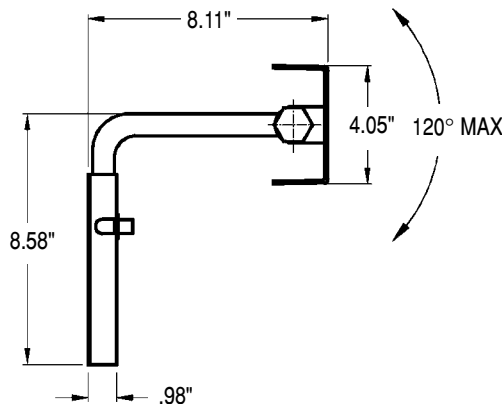

Speaker Adapter Plate:

Fits speaker manufacturer's mounting patterns for speakers weighing up to 60 lbs. (27.2 kg.). Mounts to both horizontally and vertically placed mounting holes.

Mounting Plate

Speaker Adapter Plate

Vertical Orientation:

Side View

Top View

Horizontal Orientation

Side View

Top View

Warning:

Mounting and/or rigging loudspeakers requires experienced professionals. Improperly installed loudspeakers can result in property damage, personal injury, death and/or liability to the installing contractor.