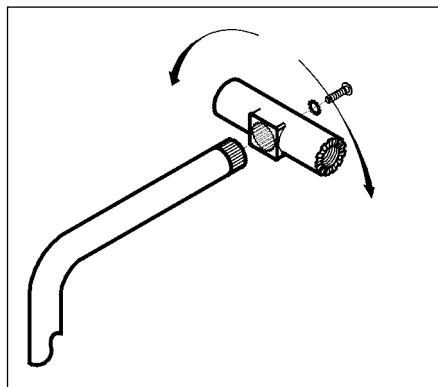

SYSTEM SPECIFICATIONS

Material: Alloy steel

Finish: Powder coat paint

Color: Black

Tilt Rotation: 120° max.

Swivel Rotation: 140° max

Working Load: 60 lbs. (27.2 kg) max

Design Factor: 10:1 ratio

Net Weight: 4 lbs. (1.8 kg) each

Shipping Weight: 6 lbs. (2.3 kg) each

Pack Count: 1 unit/carton

Components:

Wall to Back
Wall to Base
Ceiling to Back

BRKT-1

This universal speaker mount supports loudspeakers weighing up to 60 lbs., quickly attaching them to walls, ceilings, overhangs, and other structural members. Speakers can be aimed and locked in almost any direction or angle through the use of independent pan, tilt, and swivel adjustments. BRKT-1 also adapts to both horizontally and vertically oriented standard hole patterns. Tilt adjustments are made at the side of the speaker adapter plate. Panning adjustments are made at the mounting plate and a third rotation is available between the speaker and the support arm. This rotation is especially useful in directing sound from ceiling, cathedral ceiling and under balcony applications where mounting space is limited.

Package Contents:
1 pc. Mounting plate
1 pc. Support arm
1 pc. Adapter plate
1 pc. Hardware kit

Hardware for mounting to the wall or ceiling structure is not included.

Support Arm: The BRKT-1 support arm assembly offers 360° of rotation, up to 24 fixed positions.

BAG END Loudspeakers
22272 Pepper Road
Barrington, Illinois
60010 USA
Voice 847 382 4550
Fax 847 382 4551
www.bagend.com

Dimensions

Mounting Plate:

Attaches to studs, beams, trusses, or other reliable mounting surfaces. Provides pan and lock features.